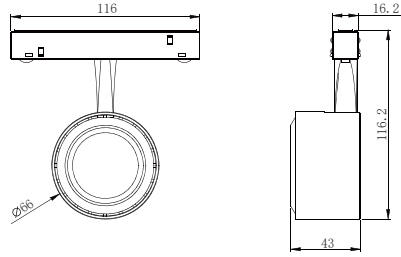

S53-L Maga-Mona

- 黑色/Black
- 灰色/Grey
- 白色/White

線圖/Dimensions

調光控制系統/Dimming Control

規格/Technical Specifications

輸入電壓:DC48V
 功率:12W
 光通量:650lm
 材質:鋁
 光束角:15°/30°
 顯示指數:≥90
 色溫:2700K/3000K/4000K/雙色溫
 Input Voltage:DC48V
 Power:12W
 Luminous Flux:650lm
 Material:Aluminum
 BA.:15°/30°
 CRI:≥90
 CCT:2700K/3000K/4000K/Tunable

配光曲線圖/Light pattern