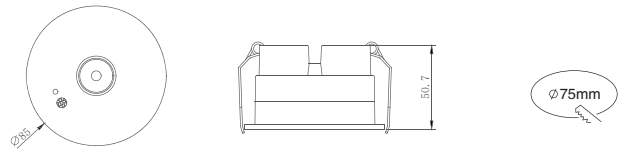

## 配光曲線圖/Light pattern

H(m)	En(lx)	S(sq.m)
1	1328	0.2
2	332	0.9
3	147	2.1
4	83	3.8
5	53	5.9

**D120-4**  
Aria Series

● 银灰+白/Gray+White

線圖/Dimensions

調光控制系統/Dimming Control

規格/Technical Specifications

輸入電壓:220-240V 50Hz  
 功率:10W  
 光通量:600lm  
 材質:鋁  
 光束角:24°  
 顯示指數:≥90  
 色溫:2700K/3000K/4000K  
 Input Voltage:220-240V 50Hz  
 Power:10W  
 Luminous Flux:600lm  
 Material:Aluminum  
 BA.:24°  
 CRI:≥90  
 CCT:2700K/3000K/4000K