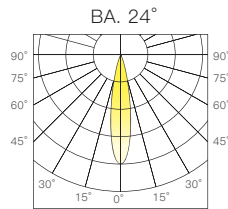

配光曲線圖/Light pattern

H(m)	En(lx)	S(sq.m)
1	2230	0.2
2	557	0.7
3	247	1.5
4	139	2.7
5	89	4.2