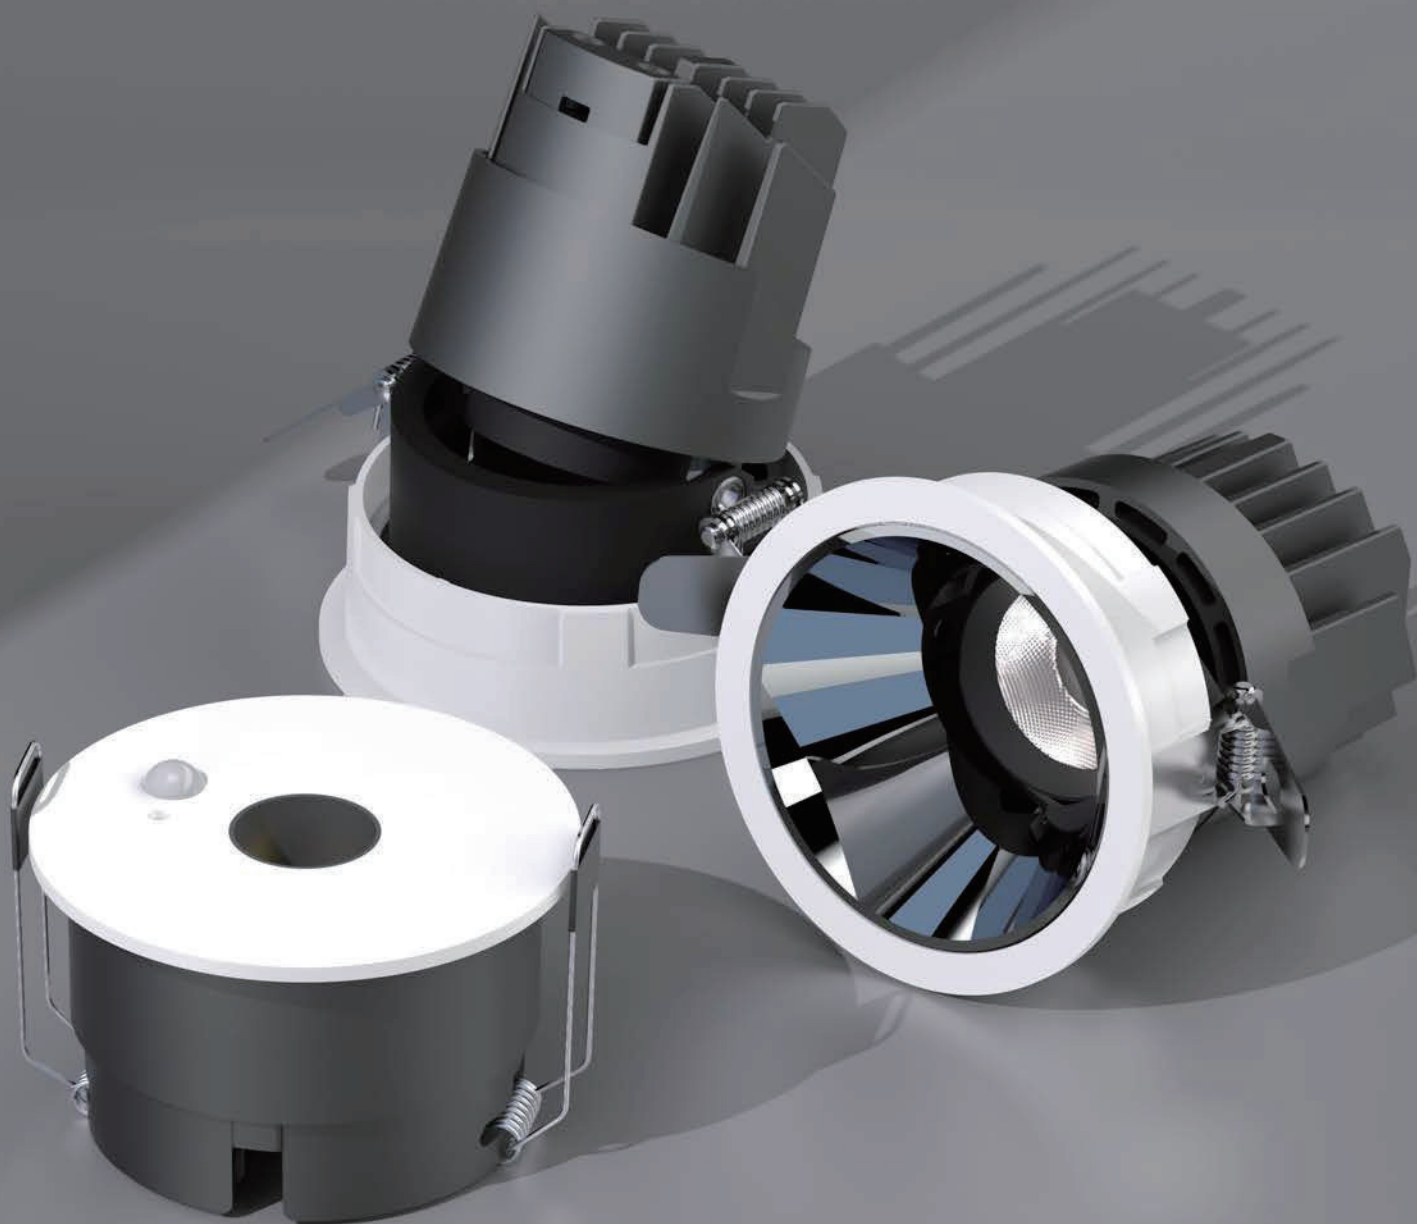

# Aria

Representing exceptional beam clarity with a sharp cut-off line and no stray light, this series also features motion sensor functionality, meeting diverse needs for home lighting.

卓越光斑的代表，截止線清晰無雜光，同時支援感應功能，滿足居家多功能需求。