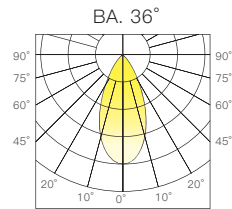

配光曲線圖/Light pattern

H(m)	En(lx)	S(sq.m)
1	581	0.4
2	145	1.5
3	64	3.4
4	36	6.1
5	23	9.5