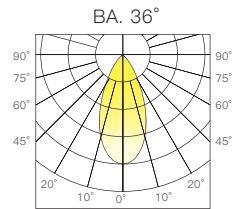

CCT:2700K/3000K/4000K

配光曲線圖/Light pattern

H(m)	En(lx)	S(sq.m)
1	549	0.4
2	137	1.5
3	61	3.4
4	34	6.1
5	21	9.5

D123-2
Brio Series

○ 白色/White

線圖/Dimensions

調光控制系統/Dimming Control

定電流
non-dim