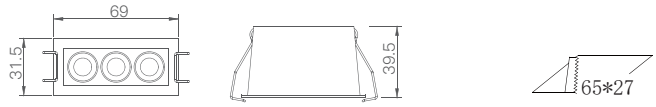

線圖/Dimensions

調光控制系統/Dimming Control

定電流
non-dim

可控矽
Triac

0-10V

DALI

Aco Smart

規格/Technical Specifications

輸入電壓:100-240V 50/60Hz

功率:5W

光通量:220lm

材質:鋁

光束角:24°/36°

顯示指數:≥90

色溫:2700K/3000K/4000K

Input Voltage:100-240V 50/60Hz

Power:5W

Luminous Flux:220lm

Material:Aluminum

BA.:24°/36°

CRI:≥90

CCT:2700K/3000K/4000K