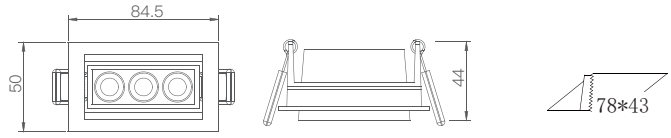

CCT:2700K/3000K/4000K

配光曲線圖/Light pattern

H(m)	En(lx)	S(sq.m)
1	549	0.4
2	137	1.5
3	61	3.4
4	34	6.1
5	21	9.5

D123-2
Brio Series

○ 白色/White

線圖/Dimensions

調光控制系統/Dimming Control

定電流
non-dim