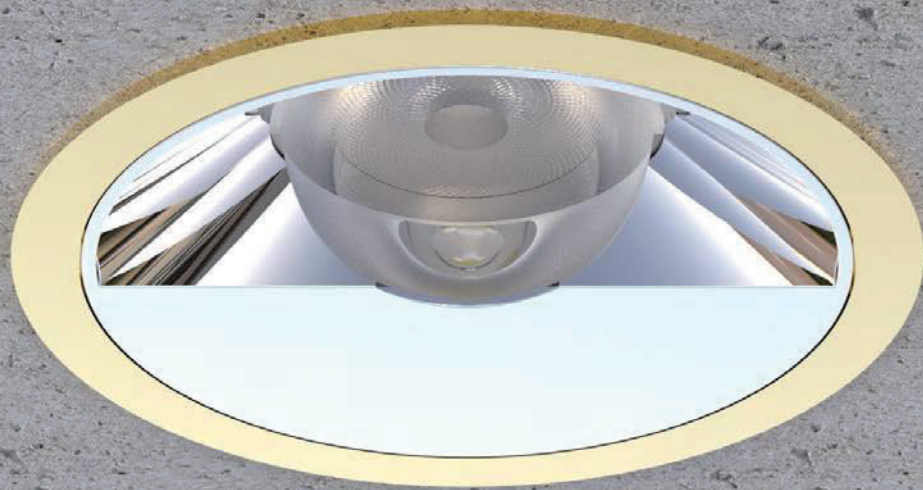

Forbes

After many tests and improvements, we optimized an anti-glare black light optical structure, so that the fixture can have a decent light distribution and deliver an ample output lumen. The sophisticated optical structure satisfied a good lighting demand and creates an anti-glare effect.

經過多次試驗與改進，最終研發了優秀的極致黑光防眩光學結構，使燈具亮度足夠的同時並實現完美的光分佈。特殊的透鏡結構營造了好的燈光氛圍和驚人的防眩效果

**D113**  
Forbes Series

- 黑色/Black
- 灰色/Grey
- 白色/White

線圖/Dimensions

調光控制系統/Dimming Control

規格/Technical Specifications

輸入電壓:100-240V 50/60Hz  
 功率:8W  
 光通量:350lm  
 材質:鋁  
 光束角:偏光洗牆  
 顯示指數:≥90  
 色溫:2700K/3000K/4000K/雙色溫  
 Input Voltage:100-240V 50/60Hz  
 Power:8W  
 Luminous Flux:350lm  
 Material:Aluminum  
 BA.:Aysmmetric wallwash  
 CRI:≥90  
 CCT:2700K/3000K/4000K/Tunable