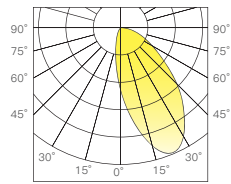

配光曲線圖/Light pattern

H(m)	En(lx)	S(sq.m)
1	384	2.9
2	96	11.5
3	42	25.8
4	24	45.9
5	15	71.7

D47-1

Matrix Series

- 黑色/Black
- 灰色/Grey
- 白色/White

線圖/Dimensions

調光控制系統/Dimming Control

規格/Technical Specifications