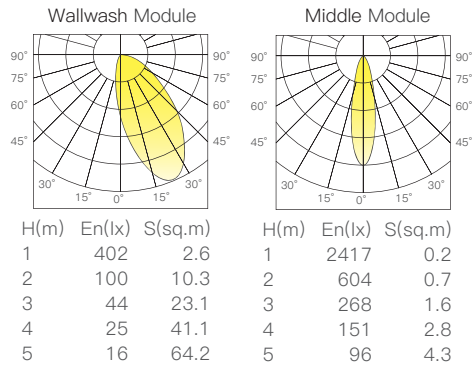

配光曲線圖/Light pattern

光學配件/Optical Accessories