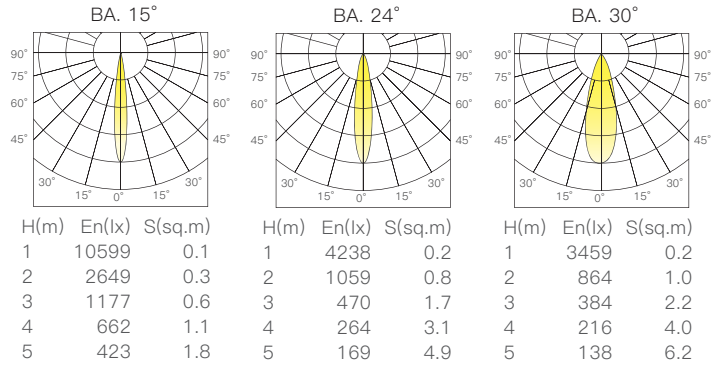

配光曲線圖/Light pattern

光學配件/Optical Accessories