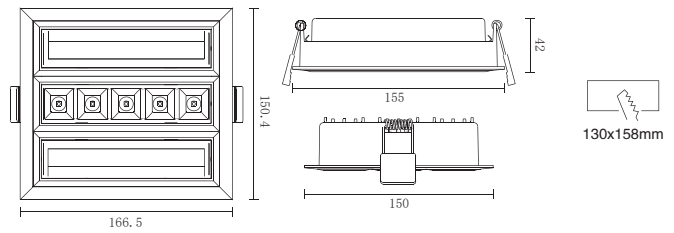

配光曲線圖/Light pattern

D47-2

Matrix Series

- 黑色/Black
- 灰色/Grey
- 白色/White

線圖/Dimensions

調光控制系統/Dimming Control

規格/Technical Specifications

輸入電壓:100-240V 50/60Hz
 功率:14W*3
 光通量:650lm+880lm*2
 材質:鋁
 光束角:偏光洗牆
 顯示指數:≥90
 色溫:2700K/3000K/4000K
 Input Voltage:100-240V 50/60Hz
 Power:14W*3
 Luminous Flux:650lm+880lm*2
 Material:Aluminum
 BA.:Asymmetric wallwash
 CRI:≥90
 CCT:2700K/3000K/4000K