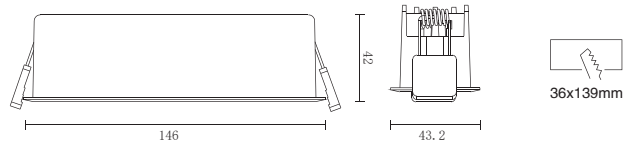

線圖/Dimensions