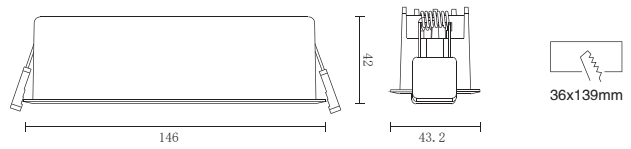

配光曲線圖/Light pattern

H(m)	En(lx)	S(sq.m)
1	384	2.9
2	96	11.5
3	42	25.8
4	24	45.9
5	15	71.7

D47-1

Matrix Series

- 黑色/Black
- 灰色/Grey
- 白色/White

線圖/Dimensions

調光控制系統/Dimming Control

規格/Technical Specifications