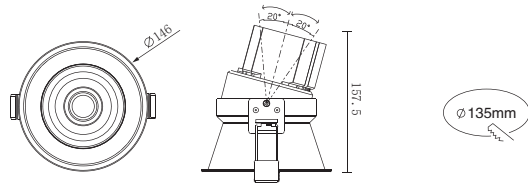

配光曲線圖/Light pattern

D65-1

Visi Series

- 黑色/Black
- 灰色/Grey
- 白色/White

線圖/Dimensions

調光控制系統/Dimming Control

規格/Technical Specifications

輸入電壓:100-240V 50/60Hz
 功率:24W
 光通量:1600lm
 材質:鋁
 光束角:20°/24°/36°
 顯示指數:≥90
 色溫:2700K/3000K/4000K/雙色溫
 Input Voltage:100-240V 50/60Hz
 Power:24W
 Luminous Flux:1600lm
 Material:Aluminum
 BA.:20°/24°/36°
 CRI:≥90
 CCT:2700K/3000K/4000K/Tunable

配光曲線圖/Light pattern

D65-2

Visi Series

- 黑色/Black
- 灰色/Grey
- 白色/White

線圖/Dimensions

調光控制系統/Dimming Control

規格/Technical Specifications

輸入電壓:100-240V 50/60Hz
 功率:33W
 光通量:3000lm
 材質:鋁
 光束角:15°/24°/36°
 顯示指數:≥90
 色溫:2700K/3000K/4000K/雙色溫
 Input Voltage:100-240V 50/60Hz
 Power:33W
 Luminous Flux:3000lm
 Material:Aluminum
 BA.:15°/24°/36°
 CRI:≥90
 CCT:2700K/3000K/4000K/Tunable