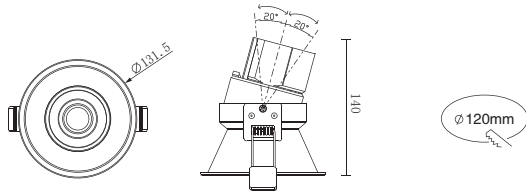

配光曲線圖/Light pattern

D65-1

Visi Series

- 黑色/Black
- 灰色/Grey
- 白色/White

線圖/Dimensions

調光控制系統/Dimming Control

規格/Technical Specifications

輸入電壓:100-240V 50/60Hz
 功率:24W
 光通量:1600lm
 材質:鋁
 光束角:20°/24°/36°
 顯示指數:≥90
 色溫:2700K/3000K/4000K/雙色溫
 Input Voltage:100-240V 50/60Hz
 Power:24W
 Luminous Flux:1600lm
 Material:Aluminum
 BA.:20°/24°/36°
 CRI:≥90
 CCT:2700K/3000K/4000K/Tunable

配光曲線圖/Light pattern

D65-2

Visi Series

- 黑色/Black
- 灰色/Grey
- 白色/White

線圖/Dimensions

調光控制系統/Dimming Control

規格/Technical Specifications

輸入電壓:100-240V 50/60Hz
 功率:33W
 光通量:3000lm
 材質:鋁
 光束角:15°/24°/36°
 顯示指數:≥90
 色溫:2700K/3000K/4000K/雙色溫
 Input Voltage:100-240V 50/60Hz
 Power:33W
 Luminous Flux:3000lm
 Material:Aluminum
 BA.:15°/24°/36°
 CRI:≥90
 CCT:2700K/3000K/4000K/Tunable