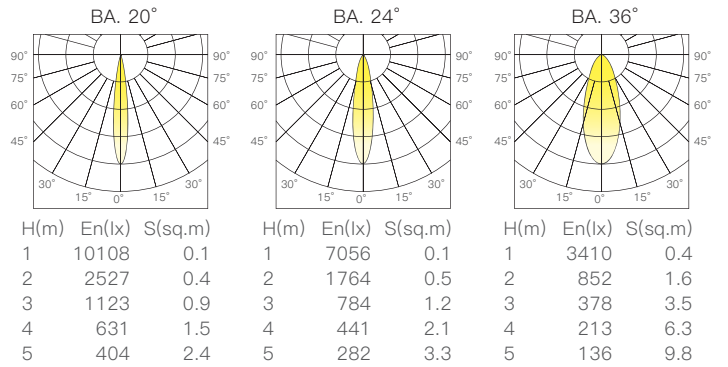

配光曲線圖/Light pattern