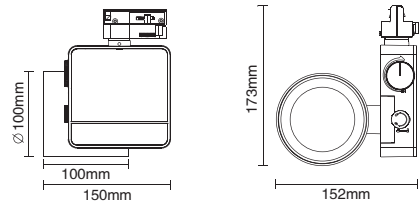

線圖/Dimensions

調光控制系統/Dimming Control

定電流
non-dim

可控矽
Triac

0-10V

DALI

Aco Smart

規格/Technical Specifications

輸入電壓:100-240V 50/60Hz

功率:35W

光通量:2100lm

材質:鋁

光束角:偏光洗牆

顯示指數:≥90

色溫:2700K/3000K/4000K

Input Voltage:100-240V 50/60Hz

Power:35W

Luminous Flux:2100lm

Material:Aluminum

BA.:Asymmetric wallwash

CRI:≥90

CCT:2700K/3000K/4000K