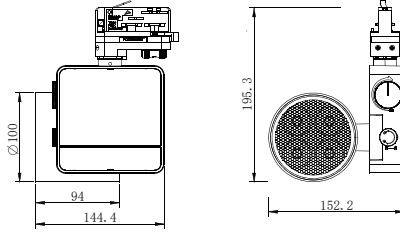

線圖/Dimensions

調光控制系統/Dimming Control

定電流
non-dim

可控矽
Triac

0-10V

DALI

Aco Smart

規格/Technical Specifications

輸入電壓:100-240V 50/60Hz

功率:22W

光通量:1700lm

材質:鋁

光束角:8°

顯示指數:≥90

色溫:2700K/3000K/4000K

Input Voltage:100-240V 50/60Hz

Power:22W

Luminous Flux:1700lm

Material:Aluminum

BA.:8°

CRI:≥90

CCT:2700K/3000K/4000K