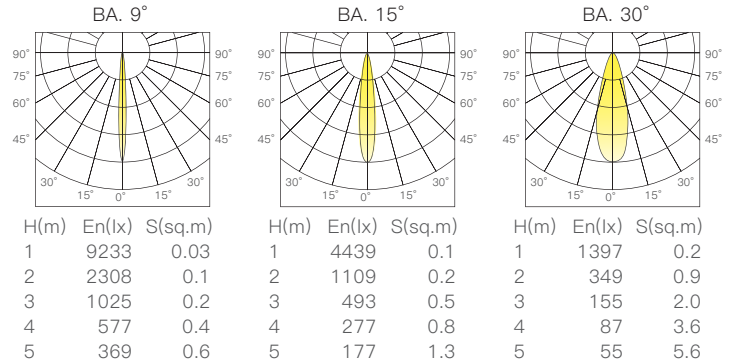

Power:9W

Luminous Flux:550lm

Material:Aluminum

BA.:9°

Filter Angle.:15°/20°/30°/40°/50°/70°/20x60°/wallwash/Honey Comb

CRI:≥90

CCT:2700K/3000K/4000K

配光曲線圖/Light pattern**光学配件/Front Ring Color**

2700K/3000K/3500K
色溫濾片
CCT filter

角度濾片
Magnetic filter

以上測量值以4000K為測試數據
Lumen measured of the data (4000K).

S71-2**FlexRay Series**

- 黑色/Black
- 灰色/Grey
- 白色/White

線圖/Dimensions**調光控制系統/Dimming Control****規格/Technical Specifications**