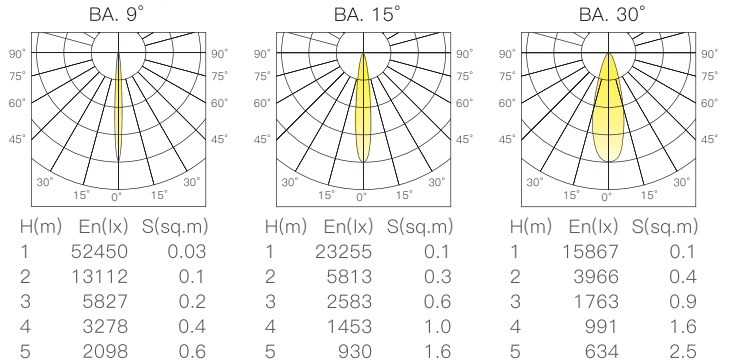

色溫:2700K/3000K/4000K

Input Voltage:100-265V 50/60Hz

Power:50W

Luminous Flux:4000lm

Material:Aluminum

BA.:9°

Filter Angle.:15°/20°/30°/40°/50°/70°/20x60°/wallwash/Honey Comb

CRI:≥90

CCT:2700K/3000K/4000K

配光曲線圖/Light pattern**光学配件/Front Ring Color**

以上測量值以4000K為測試數據
Lumen measured of the data (4000K).