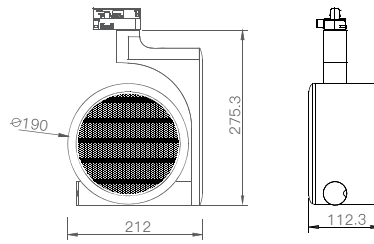

Input Voltage:100-265V 50/60Hz

Power:27W

Luminous Flux:2300lm

Material:Aluminum

BA.:9°

Filter Angle.:15°/20°/30°/40°/50°/70°/20x60°/wallwash/Honey Comb

CRI:≥90

CCT:2700K/3000K/4000K

配光曲線圖/Light pattern**光学配件/Front Ring Color**

2700K/3000K/3500K
色溫濾片
CCT filter

角度濾片
Magnetic filter

以上測量值以4000K為測試數據
Lumen measured of the data (4000K).

S71-3**FlexRay Series**

- 黑色/Black
- 灰色/Grey
- 白色/White

線圖/Dimensions**調光控制系統/Dimming Control****規格/Technical Specifications**

輸入電壓:100-265V 50/60Hz

功率:50W

光通量:4000lm

材質:鋁

光束角:9°

濾片角度:15°/20°/30°/40°/50°/70°/20x60°/洗牆/蜂網片

顯示指數:≥90

色溫:2700K/3000K/4000K

Input Voltage:100-265V 50/60Hz

Power:50W

Luminous Flux:4000lm

Material:Aluminum

BA.:9°

Filter Angle.:15°/20°/30°/40°/50°/70°/20x60°/wallwash/Honey Comb

CRI:≥90