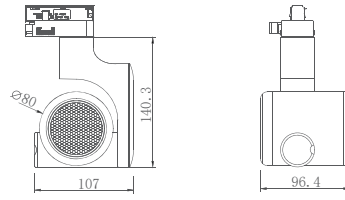

線圖/Dimensions

調光控制系統/Dimming Control

規格/Technical Specifications

輸入電壓:100-265V 50/60Hz

功率:9W

光通量:550lm

材質:鋁

光束角:9°

濾片角度:15°/20°/30°/40°/50°/70°/20x60°/洗牆/蜂網片

顯示指數:≥90

色溫:2700K/3000K/4000K

Input Voltage:100-265V 50/60Hz

Power:9W

Luminous Flux:550lm

Material:Aluminum

BA.:9°

Filter Angle.:15°/20°/30°/40°/50°/70°/20x60°/wallwash/Honey Comb

CRI:≥90

CCT:2700K/3000K/4000K