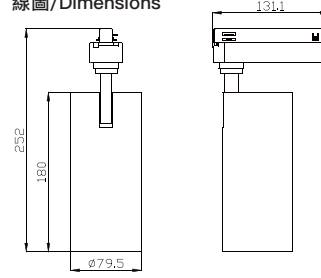

CCT:2700K/3000K/4000K/Tunable

配光曲線圖/Light pattern

S45-4

Polo Series

- 黑色/Black
- 白色/White

線圖/Dimensions

調光控制系統/Dimming Control

Non-dim