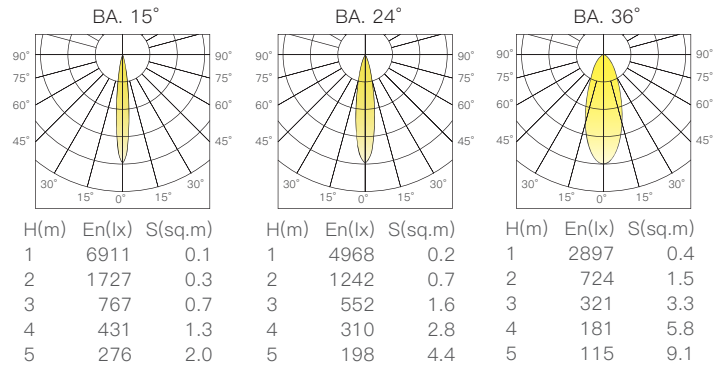

Input Voltage:100-240V 50/60Hz

Power:15W

Luminous Flux:1200lm

Material:Aluminum

BA.:15°/24°/36°

CRI:≥90

CCT:2700K/3000K/4000K/Tunable

配光曲線圖/Light pattern