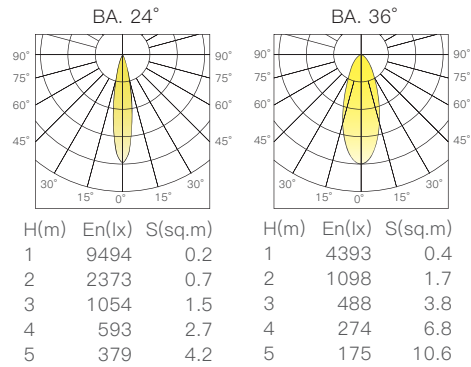

配光曲線圖/Light pattern