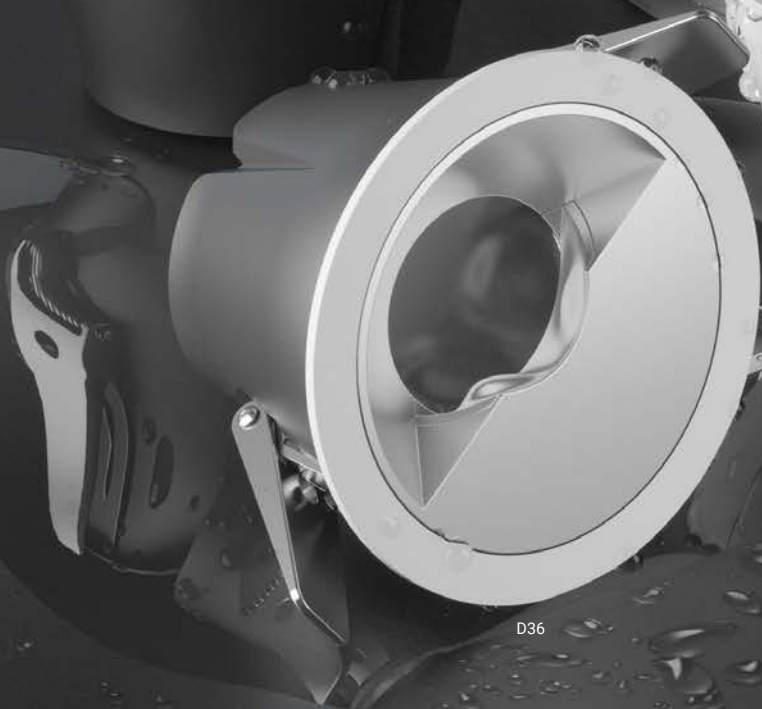

## IP54

Anti-glare black light lens and waterproof design  
黑光防眩透鏡及防水設計