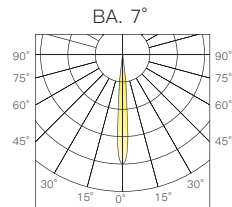

Input Voltage:100-240V 50/60Hz

Power:28W

Luminous Flux:2550lm

Material:Aluminum+PC

BA.:7°

CRI:≥90

CCT:2700K/3000K/4000K

配光曲線圖/Light pattern