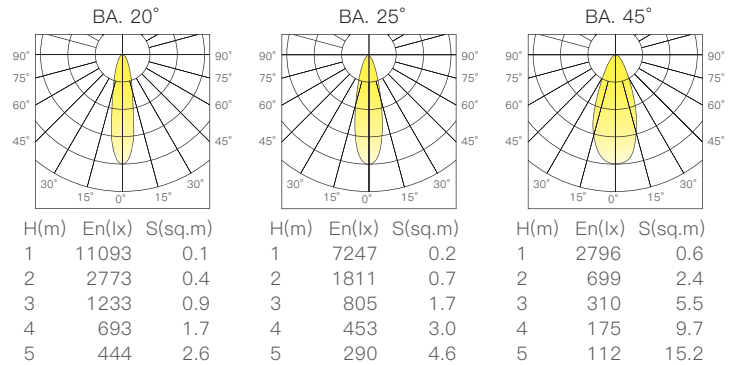

配光曲線圖/Light pattern

配件/ Accessories