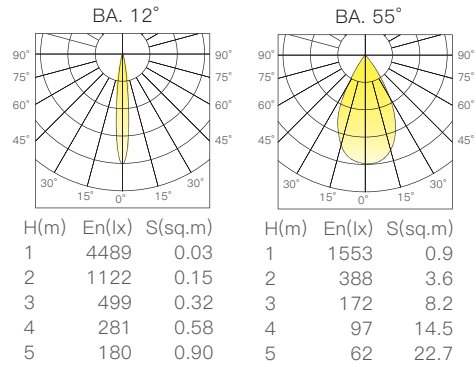

配光曲線圖/Light pattern

配件/ Accessories

遙控器
Remote Control