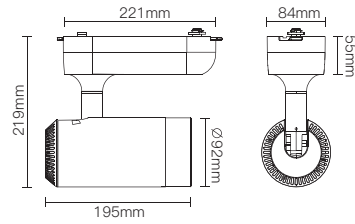

配光曲線圖/Light pattern

S21-3

RoboTrac Series

- 黑色/Black
- 白色/White

線圖/Dimensions

調光控制系統/Dimming Control

2.4GHz Wireless Connection
2.4GHz

規格/Technical Specifications

規格/Technical Specifications

輸入電壓:100-240V 50/60Hz

功率:28W

光通量:2550lm

材質:鋁+PC

光束角:7°

顯示指數:≥90

色溫:2700K/3000K/4000K