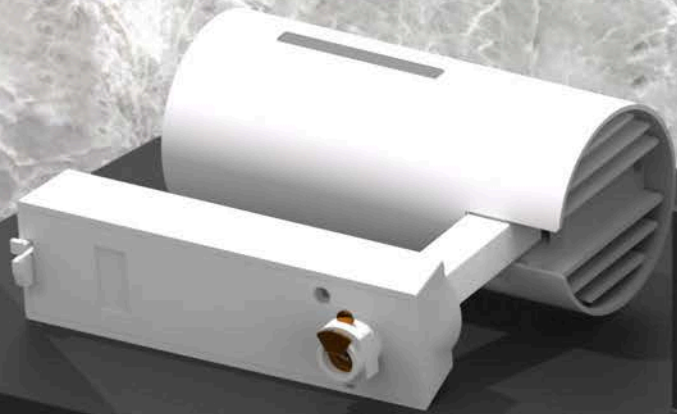

The unique groove design on the lamp body bestows it with a distinctive charm, creating a striking contrast to traditional designs.

燈體特殊的凹槽設計，賦予它與眾不同的外觀風采，與傳統設計形成鮮明對比。

S11-3

S11-2

S11-1

Verta

S11-1

Verta Series

規格/Technical Specifications

輸入電壓:100-240V 50/60Hz

功率:7W

光通量:540lm

材質:鋁

光束角:24°/36°

顯示指數:≥90

色溫:2700K/3000K/4000K/雙色溫